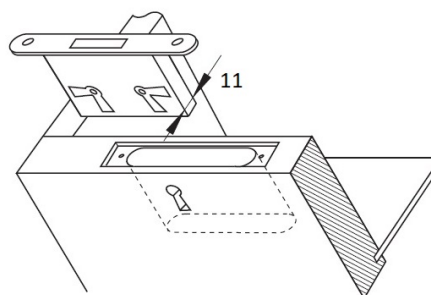

PRODUCT SHEET

Description:

Mortise Lock, 30mm Backset, L/D/R, No Key, Oval Brass Front Plate, Steel Body, Simple Euro-bit Closing

Item number:

14.06.035-1

Units	Box	Carton	HS Code	Barcode
Pcs.	100	200	8301300000	 5704866441537