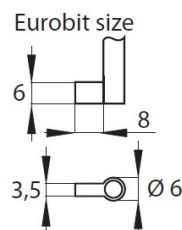

PRODUCT SHEET

Description:

Mortise Lock, 30mm Backset, L/D/R, No Key, Oval Brass Front Plate, Steel Body, Simple Euro-bit Closing

Item number:

14.06.035-1

Units	Box	Carton	HS Code	Barcode
Pcs.	100	200	8301300000	 5704866441537